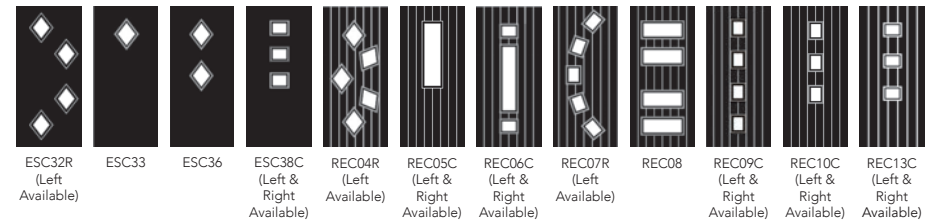

Everything about a Distinction GRP composite door has been designed to enhance your home for years to come.

Speak to your supplier for *more information!*

Full Door Range

Colour Guide

Standard Black	●		●	●
Standard White	●	●	●	●
Standard Red	●		●	●
Standard Blue	●		●	●
Standard Green	●		●	●
Stains (Gold Oak and Rosewood)	●			●
Distinction Anthracite Grey	●		●	●*
Distinction Chartwell	●		●	
Bespoke	●	●	●	●
Any RAL	●	●	●	●