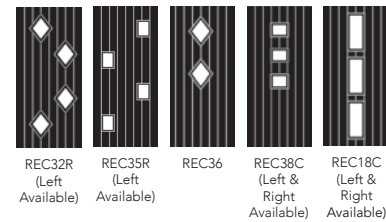

Full Door Range