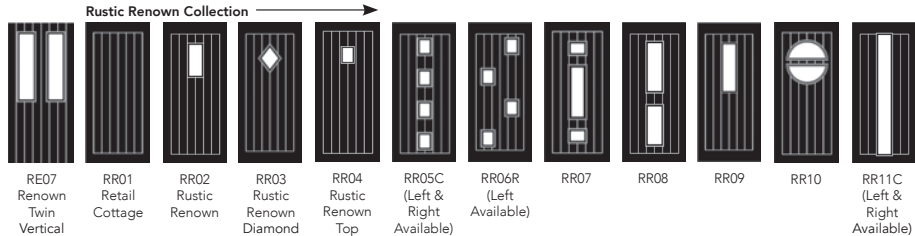

Full Door Range