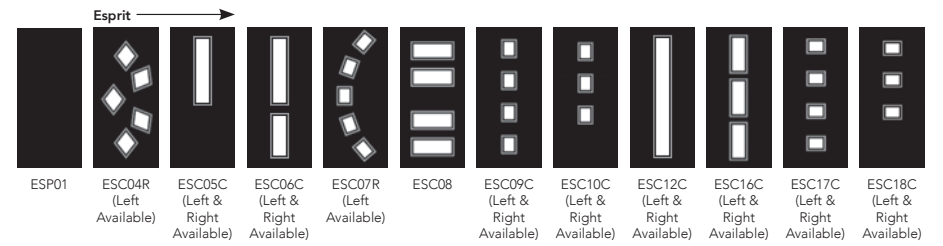

Full Door Range