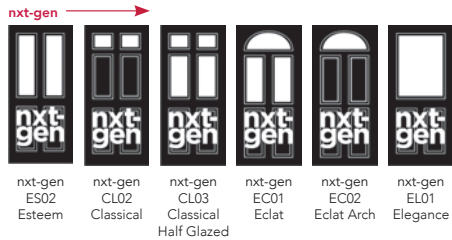

Features and benefits:

- Decorative triple glazing
- Protected from dust and weathering, easy to clean and stays looking good for longer
- Tested and CE marked
- 6.8mm glass laminated as standard
- 50mm units available for 70mm doors
- Glass patterns may vary
- Slight bubbles, lines and surface imperfections are all characteristics of glass. They are not to be considered as defects as they add character to decorative glass.

Technical Figures

A Distinction GRP composite door has a wealth of facts and figures that prove its quality. The door:

- Reduces outdoor noise by an average of 31dB
- Achieves Global Warming Potential (GWP) score of less than 5
- Achieves Ozone Depletion Potential (ODP) score of zero
- The door leaf and glazing system are major components when part of a door set and have a proven ability to achieve PAS24:2016, industry's enhanced security standard, a prerequisite in attaining certification to Secured by Design a police initiative to protect against unlawful intrusion

Everything about a Distinction GRP composite door has been designed to enhance your home for years to come.

Speak to your supplier for *more information!*

Full Door Range

Colour Guide

Standard Black	●		●	●
Standard White	●	●	●	●
Standard Red	●		●	●
Standard Blue	●		●	●
Standard Green	●		●	●
Stains (Gold Oak and Rosewood)	●			●
Distinction Anthracite Grey	●		●	●*
Distinction Chartwell	●		●	
Bespoke	●	●	●	●
Any RAL	●	●	●	●

nxt-gen patent approved. Door and glass colours shown in this brochure should be used for guidance only as the limitations in photographic and printing processes may mean that colours of products vary from those illustrated. All doors are provided with white internal skins, as standard, although Gold Oak and Rosewood are also available stained on both sides. Bespoke coloured doors can be painted on one or both sides.