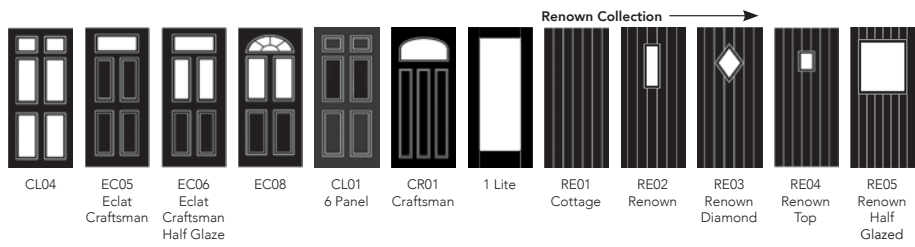

Full Door Range