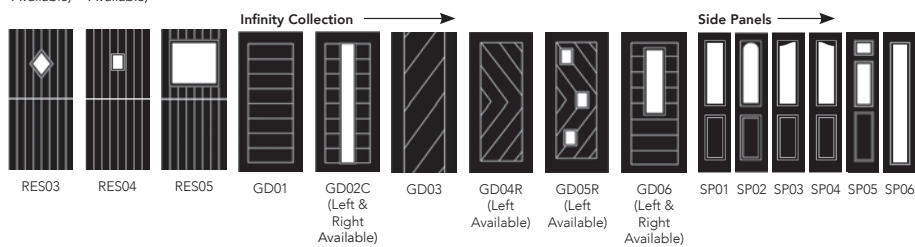

Full Door Range