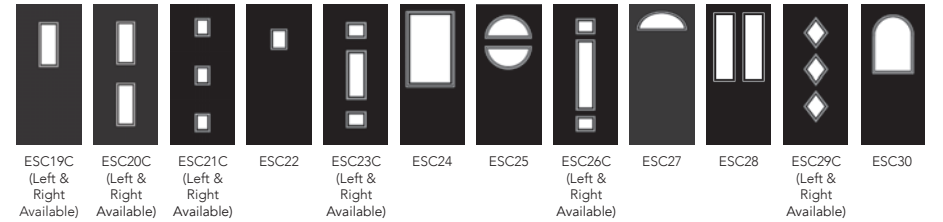

Full Door Range