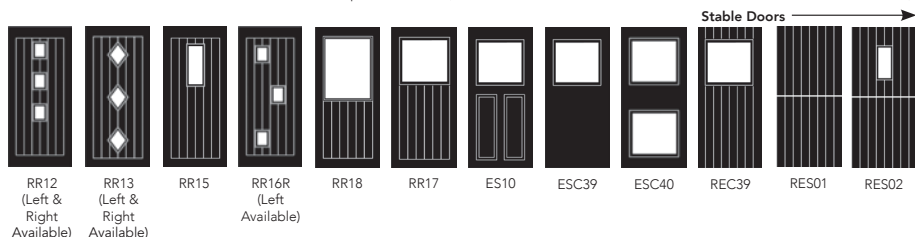

Full Door Range