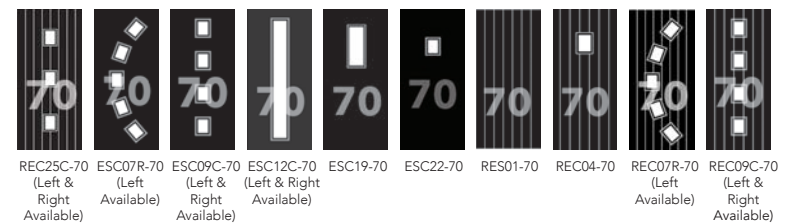

Full Door Range