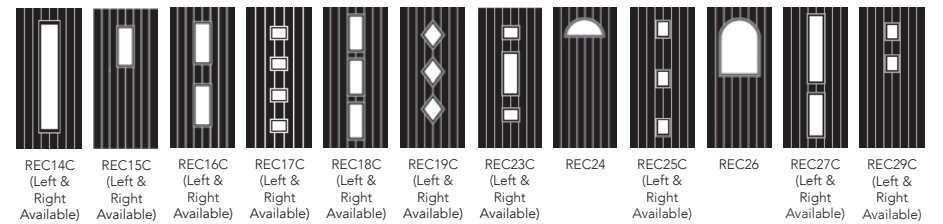

Full Door Range