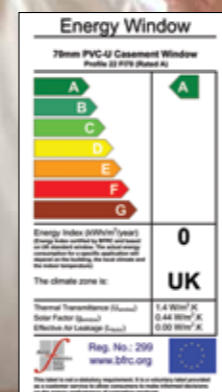

Energy efficiency

Windows and doors are now energy rated in the same way as the white goods in our homes.

Windows are rated from A-E and building regulations require all replacement windows to be a minimum of C-rated. The two main factors influencing the energy rating are the profile system used to make the frame and the specification of the double (or triple) glazed unit.