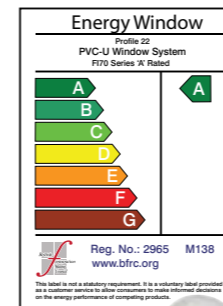

## Energy efficiency

Windows and doors are now energy rated in the same way as the white goods in our homes.

Windows are rated from A-E and building regulations require all replacement windows to be a minimum of C-rated. The two main factors influencing the energy rating are the profile system used to make the frame and the specification of the double (or triple) glazed unit.